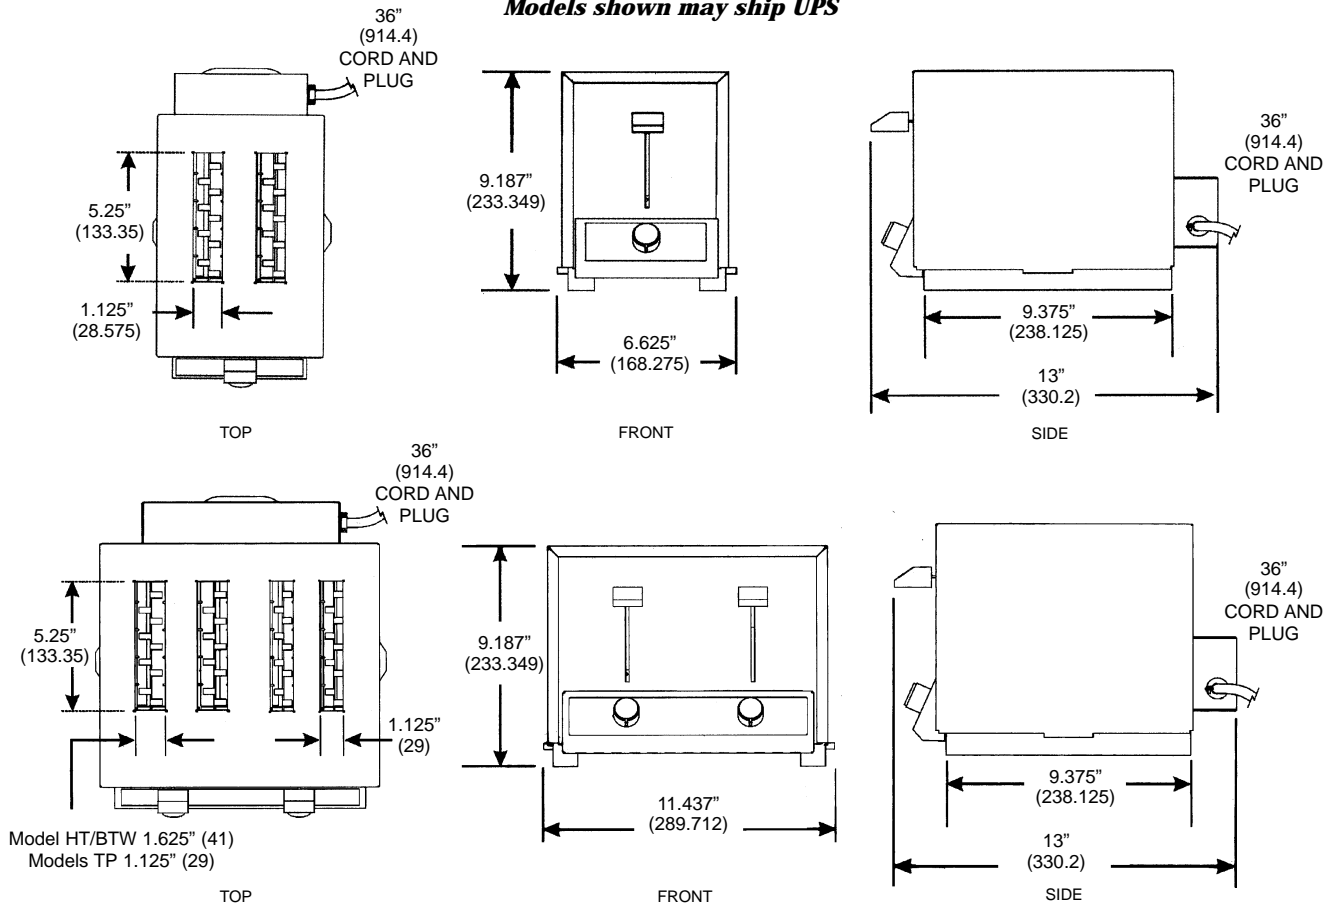

Each slot is:

1-1/8" (28.6mm) Wide x

5-1/4" (133mm) Long

Each toasting chamber is equipped with oven guide wires, and lowering rack.

Model TP Series Toasters Feature:

- Solid state timer control(s)
- Electrical heating elements that provide uniform heat and even toasting
- Operating lever(s) and color selection knob(s)
- Removable crumb tray

NEMA 5-20P

NEMA 5-30P

NEMA 6-20P

NEMA 5-15P

NEMA 6-15P

Solid-State Pop-Up Toasters • Bread & Texas Toast Toasters

Models shown may ship UPS

	TWO SLOT		FOUR SLOT			
Model Number	TP209	TP224	TP409	TP4C09	TP424	TP430
Slots	2	2	4	4	4	4
Slices per Hour	150	150	250	250	250/300	250/300
Supply (1 phase)	120 V	208/240 V	120 V	120 V	208/240 V	208 V
Current Draw	9.2 A	4.8/5.4 A	18.3 A	18.3 A	9.6/10.8 A	12.5 A
Rated Heat Input	1.1 KW	1.0/1.3 KW	2.2 KW	2.2 KW	2.0/2.6 KW	2.6 KW
Factory Installed Cord & Plug	NEMA 5-15P	NEMA 6-15P	NEMA 5-20P	NEMA 5-30P	NEMA 6-15P	(Canada) NEMA 6-20P
Slot Width	1-1/8"	1-1/8"	1-1/8"	1-1/8"	1-1/8"	1-1/8"
Slot Depth	5-1/4"	5-1/4"	5-1/4"	5-1/4"	5-1/4"	5-1/4"
Width	6-5/8"	6-5/8"	11-7/16"	11-7/16"	11-7/16"	11-7/16"
Depth	13"	13"	13"	13"	13"	13"
Height	9-3/16"	9-3/16"	9-3/16"	9-3/16"	9-3/16"	9-3/16"
Ship Weight	12.3 lbs.	12.3 lbs.	21 lbs.	21 lbs.	21 lbs.	21 lbs.