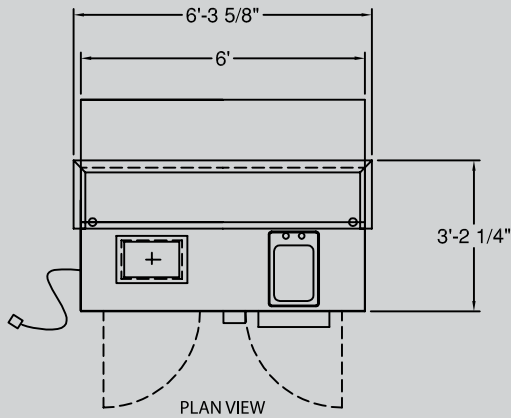

Carts & Kiosks - 6' Tiki Bar

75512 6' Tiki Bar

NOTES

1) Electrical Service

The Vollrath Company, L.L.C.
1236 North 18th Street
Sheboygan, WI 53082-0611 USA
Customer Service: 800.628.0830
Equipment Service: 800.628.0832
Main PH: 920.457.4851
Fax: 920.459.6573
Form L35595 Rev 7/06

Setting
the Standard™