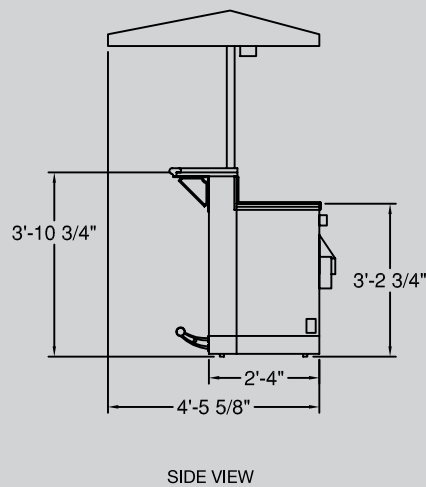

Carts & Kiosks - 6' Tiki Bar

75512 6' Tiki Bar

NOTES

1) Electrical Service

The Vollrath Company, L.L.C.
1236 North 18th Street
Sheboygan, WI 53082-0611 USA
Customer Service: 800.628.0830
Equipment Service: 800.628.0832
Main PH: 920.457.4851
Fax: 920.459.6573
Form L35595 Rev 7/06

Setting
the Standard™