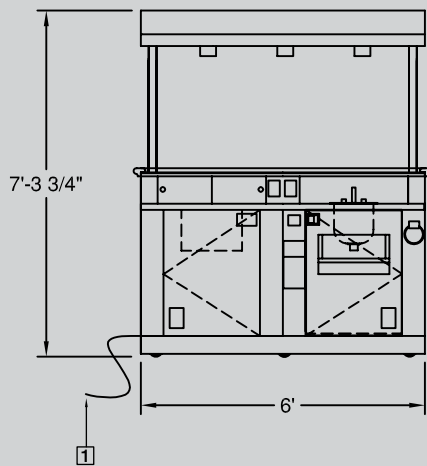

- With hinged cover—60 lb. capacity, 27" x 20" x 8" deep
- With built-in bottom drain to provide convenient method to drain gray water—45 lb. capacity, includes cover—21-1/4" x 15-1/4"
- Stainless steel insulated ice bin, 20lb capacity, 12" x 18" x 12" deep

Option: Towel ring

Option: 18" speed rail

Optional Features (Not Shown)

- 24" x 18" Fold-down shelf
 - Available in stainless steel, polyform or laminate surface to meet any need
 - Provides more counter space when needed and folds down for easy storage and transport

- For ice bin—choice of 5-gallon waste water tank or 7-1/2 gallon waste water tank for an easy way to collect waste water and empty it

Setting
the Standard™

Carts & Kiosks - 6' Tiki Bar

75512 6' Tiki Bar