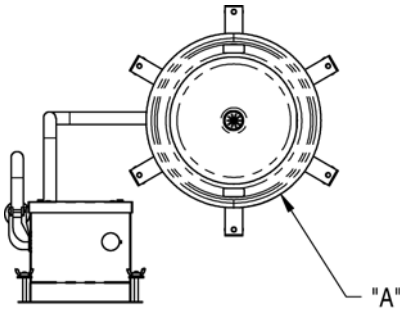

DIMENSIONS

□ Dimensions shown in inches (cm).

A = diameter over flange
 B = diameter of cutout
 C = overall height
 D = well outer diameter
 E = outside diameter

Control Panel Cutout

Round Well Cutout

Item	Capacity	A	B	C	D	E	Voltage	Watts	Amps	Plug	Recptacle
36460 36460-10	4-1/8 Qt.	8.813 (22.385)	8.250 (20.955)	11.672 (29.647)	8.000 (20.32)	8.813 (22.385)	120V, 50/60 Hz	480	4.0	5-15P	5-15R
36461 36461-10	4-1/8 Qt.	8.813 (22.385)	8.250 (20.955)	11.672 (29.647)	8.000 (20.32)	8.813 (22.385)	208/240V, 50/60 Hz	480-640	2.3 - 2.7	6-15P	6-15R
36462 36462-10	7-1/4 Qt.	11.188 (28.418)	10.562 (26.827)	11.672 (29.647)	10.312 (26.192)	11.188 (28.418)	120V, 50/60 Hz	720	6.0	5-15P	5-15R
36463 36463-10	7-1/4 Qt.	11.188 (28.418)	10.562 (26.827)	11.672 (29.647)	10.312 (26.192)	11.188 (28.418)	208/240V, 50/60 Hz	720-960	3.5 - 4.0	6-15P	6-15R
36464 36464-10	11 Qt.	12.813 (32.545)	12.250 (31.115)	11.672 (29.647)	12.00 (30.48)	12.813 (32.545)	120V, 50/60 Hz	720	6.0	5-15P	5-15R
36465 36465-10	11 Qt.	12.813 (32.545)	12.250 (31.115)	11.672 (29.647)	12.00 (30.48)	12.813 (32.545)	208/240V, 50/60 Hz	720	3.5 - 4.0	5-15P	6-15R