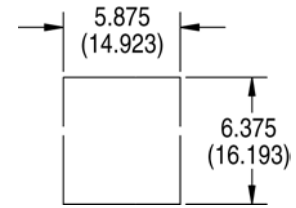

DIMENSIONS

□ Dimensions shown in inches (cm).

A = diameter over flange
 B = diameter of cutout
 C = overall height
 D = well outer diameter
 E = outside diameter

Control Panel Cutout

Round Well Cutout

Item	Capacity	A	B	C	D	E	Voltage	Watts	Amps	Plug	Recptacle
36460 36460-10	4-1/8 Qt.	8.813 (22.385)	8.250 (20.955)	11.672 (29.647)	8.000 (20.32)	8.813 (22.385)	120V, 50/60 Hz	480	4.0	5-15P	5-15R
36461 36461-10	4-1/8 Qt.	8.813 (22.385)	8.250 (20.955)	11.672 (29.647)	8.000 (20.32)	8.813 (22.385)	208/240V, 50/60 Hz	480-640	2.3 - 2.7	6-15P	6-15R
36462 36462-10	7-1/4 Qt.	11.188 (28.418)	10.562 (26.827)	11.672 (29.647)	10.312 (26.192)	11.188 (28.418)	120V, 50/60 Hz	720	6.0	5-15P	5-15R
36463 36463-10	7-1/4 Qt.	11.188 (28.418)	10.562 (26.827)	11.672 (29.647)	10.312 (26.192)	11.188 (28.418)	208/240V, 50/60 Hz	720-960	3.5 - 4.0	6-15P	6-15R
36464 36464-10	11 Qt.	12.813 (32.545)	12.250 (31.115)	11.672 (29.647)	12.00 (30.48)	12.813 (32.545)	120V, 50/60 Hz	720	6.0	5-15P	5-15R
36465 36465-10	11 Qt.	12.813 (32.545)	12.250 (31.115)	11.672 (29.647)	12.00 (30.48)	12.813 (32.545)	208/240V, 50/60 Hz	720	3.5 - 4.0	5-15P	6-15R