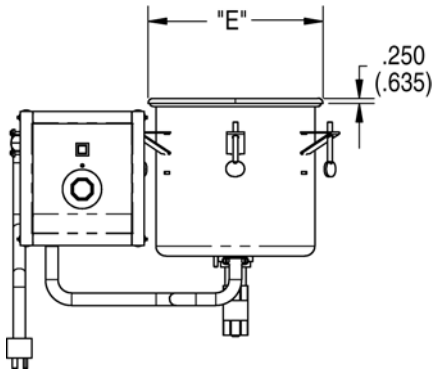

DIMENSIONS

□ Dimensions shown in inches (cm).

A = diameter over flange
 B = diameter of cutout
 C = overall height
 D = well outer diameter
 E = outside diameter

Control Panel Cutout

Round Well Cutout

Item	Capacity	A	B	C	D	E	Voltage	Watts	Amps	Plug	Recptacle
36460 36460-10	4-1/8 Qt.	8.813 (22.385)	8.250 (20.955)	11.672 (29.647)	8.000 (20.32)	8.813 (22.385)	120V, 50/60 Hz	480	4.0	5-15P	5-15R
36461 36461-10	4-1/8 Qt.	8.813 (22.385)	8.250 (20.955)	11.672 (29.647)	8.000 (20.32)	8.813 (22.385)	208/240V, 50/60 Hz	480-640	2.3 - 2.7	6-15P	6-15R
36462 36462-10	7-1/4 Qt.	11.188 (28.418)	10.562 (26.827)	11.672 (29.647)	10.312 (26.192)	11.188 (28.418)	120V, 50/60 Hz	720	6.0	5-15P	5-15R
36463 36463-10	7-1/4 Qt.	11.188 (28.418)	10.562 (26.827)	11.672 (29.647)	10.312 (26.192)	11.188 (28.418)	208/240V, 50/60 Hz	720-960	3.5 - 4.0	6-15P	6-15R
36464 36464-10	11 Qt.	12.813 (32.545)	12.250 (31.115)	11.672 (29.647)	12.00 (30.48)	12.813 (32.545)	120V, 50/60 Hz	720	6.0	5-15P	5-15R
36465 36465-10	11 Qt.	12.813 (32.545)	12.250 (31.115)	11.672 (29.647)	12.00 (30.48)	12.813 (32.545)	208/240V, 50/60 Hz	720	3.5 - 4.0	5-15P	6-15R