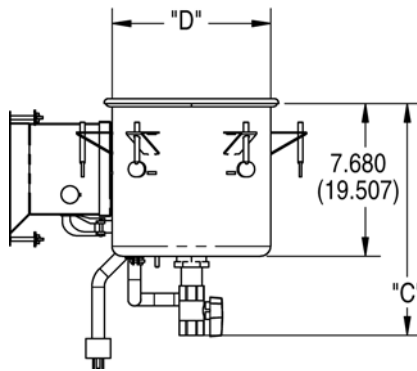

DIMENSIONS

□ Dimensions shown in inches (cm).

A = diameter over flange
 B = diameter of cutout
 C = overall height
 D = well outer diameter
 E = outside diameter

Control Panel Cutout

Round Well Cutout

Item	Capacity	A	B	C	D	E	Voltage	Watts	Amps	Plug	Recptacle
36460 36460-10	4-1/8 Qt.	8.813 (22.385)	8.250 (20.955)	11.672 (29.647)	8.000 (20.32)	8.813 (22.385)	120V, 50/60 Hz	480	4.0	5-15P	5-15R
36461 36461-10	4-1/8 Qt.	8.813 (22.385)	8.250 (20.955)	11.672 (29.647)	8.000 (20.32)	8.813 (22.385)	208/240V, 50/60 Hz	480-640	2.3 - 2.7	6-15P	6-15R
36462 36462-10	7-1/4 Qt.	11.188 (28.418)	10.562 (26.827)	11.672 (29.647)	10.312 (26.192)	11.188 (28.418)	120V, 50/60 Hz	720	6.0	5-15P	5-15R
36463 36463-10	7-1/4 Qt.	11.188 (28.418)	10.562 (26.827)	11.672 (29.647)	10.312 (26.192)	11.188 (28.418)	208/240V, 50/60 Hz	720-960	3.5 - 4.0	6-15P	6-15R
36464 36464-10	11 Qt.	12.813 (32.545)	12.250 (31.115)	11.672 (29.647)	12.00 (30.48)	12.813 (32.545)	120V, 50/60 Hz	720	6.0	5-15P	5-15R
36465 36465-10	11 Qt.	12.813 (32.545)	12.250 (31.115)	11.672 (29.647)	12.00 (30.48)	12.813 (32.545)	208/240V, 50/60 Hz	720	3.5 - 4.0	5-15P	6-15R