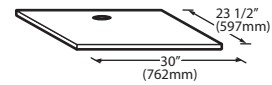

Ice-O-Matic

Storage Bins

Dimensions

NOTES:

Approx. Shipping Weight lbs (kg): B100 191 (86.64 kg) • B120 304 (137.89 kg) • B130 334 (151.5 kg) • B150 338 (153.31 kg) • B170 390 (176.9kg) • B25 95 (43.09 kg) • B40 135 (61.24 kg) • B42 135 (61.24kg) • B55 170 (77.11kg)