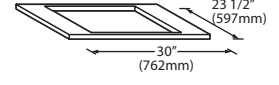

Ice-O-Matic

Storage Bins

Dimensions

NOTES:

Approx. Shipping Weight lbs (kg): B100 191 (86.64 kg) • B120 304 (137.89 kg) • B130 334 (151.5 kg) • B150 338 (153.31 kg) • B170 390 (176.9kg) • B25 95 (43.09 kg) • B40 135 (61.24 kg) • B42 135 (61.24kg) • B55 170 (77.11kg)