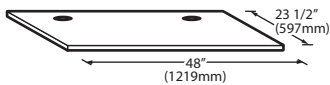

Ice-O-Matic

Storage Bins

Dimensions

NOTES:

Approx. Shipping Weight lbs (kg): B100 191 (86.64 kg) • B120 304 (137.89 kg) • B130 334 (151.5 kg) • B150 338 (153.31 kg) • B170 390 (176.9kg) • B25 95 (43.09 kg) • B40 135 (61.24 kg) • B42 135 (61.24kg) • B55 170 (77.11kg)