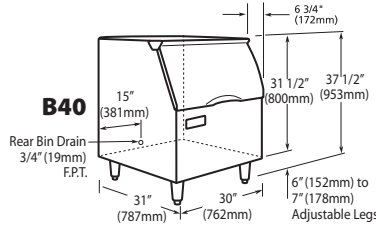

Ice-O-Matic

Storage Bins

Dimensions

NOTES:

Approx. Shipping Weight lbs (kg): B100 191 (86.64 kg) • B120 304 (137.89 kg) • B130 334 (151.5 kg) • B150 338 (153.31 kg) • B170 390 (176.9kg) • B25 95 (43.09 kg) • B40 135 (61.24 kg) • B42 135 (61.24kg) • B55 170 (77.11kg)