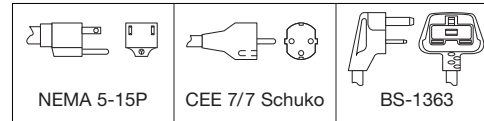

Form No. GRSR-1006(S)

Printed in U.S.A.

ROUND HEATED SHELVES

Models GRSS-15, GRSS-17, GRSS-19

SPECIFICATIONS

Model [▲]	Maximum Pan Size	Volts	Watts	Amps	Shipping Weight
GRSS-15	15" (381 mm)	120	220	1.8	17 lbs. (8 kg)
GRSS-17	17" (432 mm)	120	320	2.7	19 lbs. (9 kg)
GRSS-19	19" (483 mm)	120	420	3.5	21 lbs. (10 kg)

▲ When no color is specified, unit side will be black.

DIMENSIONS

Countertop Models: 16³/₄", 18³/₄", or 20³/₄" Dia. x 3⁷/₈" H (425, 476, or 527 x 98 mm).

Cutout Dimensions: 16¹/₈", 18¹/₈", or 20¹/₈" Dia. x 5³/₈" below counter surface (410, 460, or 511 x 137 mm).

VOLTAGE

120 volts, single phase only (uses NEMA 5-15P). Export voltages available.

CORD LOCATION

Underneath.

PLUG CONFIGURATIONS

OPTIONS (NOT FOR RETROFIT)

- Designer Colors Side: Warm Red, Black, Gray Granite, White Granite, Navy Blue, Hunter Green
- Stainless Steel Side