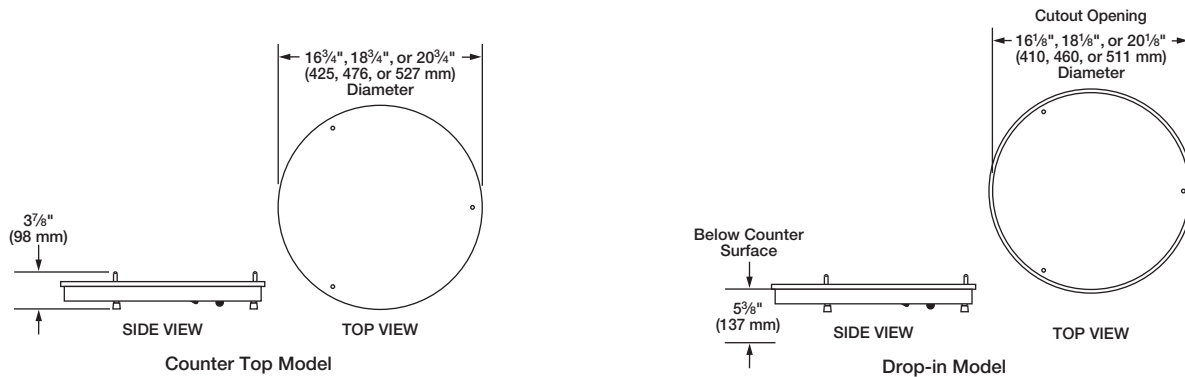

FLEXIBILITY

Available in three sizes to hold standard 15", 17", or 19" (381, 432, or 483 mm) diameter pizza pans in position and can be used as a countertop or drop-in unit.

Six *Designer* Colors are available to match any décor: warm red, black, gray granite, white granite, navy blue, and hunter green.

QUALITY

The following features assure the finest performance for years to come:

- Stainless steel top and either powder-coated *Designer* color sides or optional stainless steel side.
- An on-off lighted rocker switch and 6' (1829 mm) cord and plug attached.

Form No. GRSR-1006(S)

Printed in U.S.A.

ROUND HEATED SHELVES

Models GRSS-15, GRSS-17, GRSS-19

SPECIFICATIONS

Model [▲]	Maximum Pan Size	Volts	Watts	Amps	Shipping Weight
GRSS-15	15" (381 mm)	120	220	1.8	17 lbs. (8 kg)
GRSS-17	17" (432 mm)	120	320	2.7	19 lbs. (9 kg)
GRSS-19	19" (483 mm)	120	420	3.5	21 lbs. (10 kg)

▲ When no color is specified, unit side will be black.

DIMENSIONS

Countertop Models: 16³/₄", 18³/₄", or 20³/₄" Dia. x 3⁷/₈" H (425, 476, or 527 x 98 mm).

Cutout Dimensions: 16¹/₈", 18¹/₈", or 20¹/₈" Dia. x 5³/₈" below counter surface (410, 460, or 511 x 137 mm).