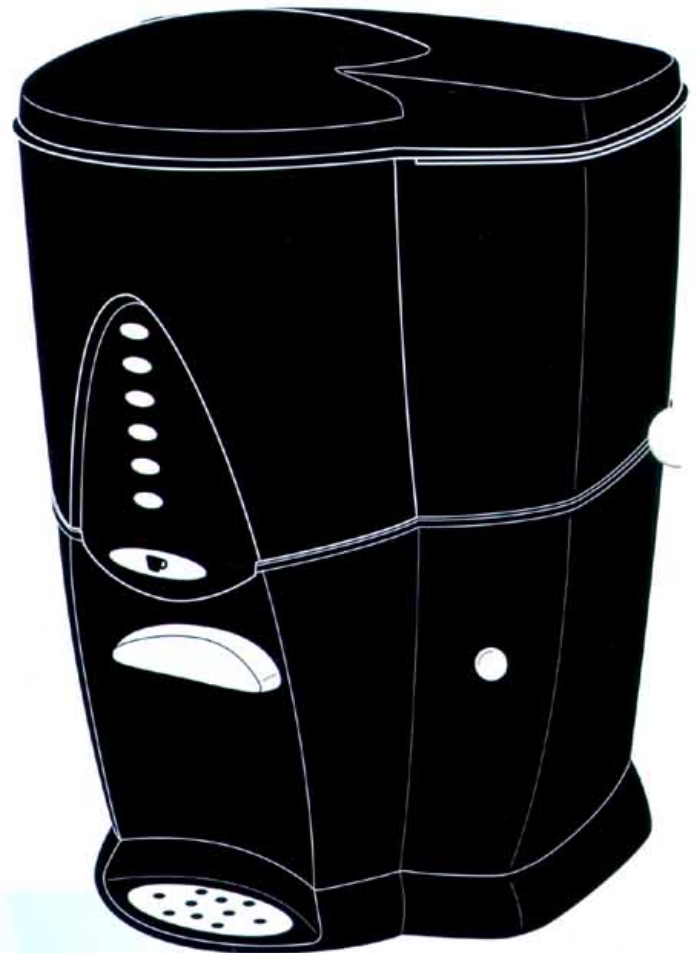

D43012B

12 CUP COMMERCIAL DISPENSING COFFEEMAKER

*The Coffeemaker
Without a Carafe.*

The Commercial Dispensing Coffeemaker is different in all the right ways. It dispenses coffee directly into the mug, so there's no carafe, no pouring, and no spills. It keeps coffee hot and fresh so there's no more bitter flavor. And while it's a different way to serve and enjoy great-tasting coffee, it's still just as easy to make. It's everything a coffee drinker could possibly want:

Hamilton Beach
COMMERCIAL

always there, always durable.™

D43012B

12 CUP COMMERCIAL DISPENSING COFFEEMAKER

SPECIFICATIONS:

Standard:

Unit comes with
base and thermal
insulated tank.

Controls:

Illuminated on light
and 2 hour automatic
shutoff

Electrical:

120 Volts, 60 Hz
1210 Watts

Agency:

UL Commercial Listed

Weight:

6.68 lbs.

Dimensions:

Unit Width: 11.81"
Unit Depth: 11.50"
Unit Height: 15.56"

SHIPPING INFORMATION:

Model	Case Pack Ea.	Case Cube
D43012B	2	2.82 cu. ft. (.85 cu. meters)

For more information on Hamilton Beach
Commercial products, visit our website at
www.commercial.hamiltonbeach.com