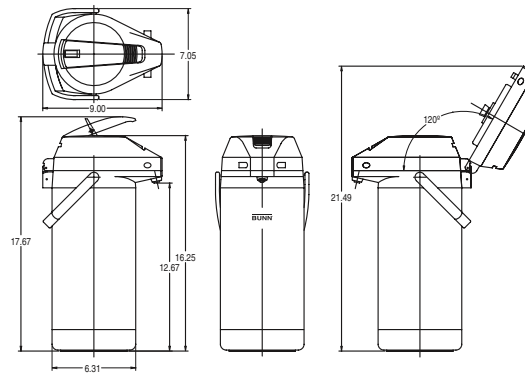

## Dimensions & Specifications

Model	Product #	Capacity	Quantity	Cu. Ft.	Shipping Weight
2.2 liter Push-Button Airpot	28696.0002	2.2 liters (74 oz.)	single unit	1.3	4.5 lbs.
2.2 liter Push-Button Airpot	28696.0000	2.2 liters (74 oz.)	6 units to a case	2.8	24 lbs.
2.2 liter Lever-Action Airpot	32700.0000	2.2 liters (74 oz.)	6 units to a case	2.8	24.8 lbs.
2.5 liter Push-Button Airpot	13041.0001	2.5 liters (84 oz.)	single unit	1.2	5 lbs.
2.5 liter Push-Button Airpot	13041.0101	2.5 liters (84 oz.)	6 units to a case	2.8	25 lbs.
2.5 liter Lever-Action Airpot*	32125.0000	2.5 liters (84 oz.)	single unit	1.2	5.3 lbs.
2.5 liter Lever-Action Airpot*	32125.0100	2.5 liters (84 oz.)	6 units to a case	2.8	32 lbs.
3.0 liter Lever-Action Airpot*	32130.0000	3.0 liters (102 oz.)	single unit	1.2	5.8 lbs.
3.0 liter Lever-Action Airpot*	32130.0100	3.0 liters (102 oz.)	6 units to a case	2.8	35 lbs.
3.8 liter Lever-Action Airpot*	36725.0000	3.8 liters (128 oz.)	single unit	.81	7 lbs.
3.8 liter Lever-Action Airpot*	36725.0100	3.8 liters (128 oz.)	6 units to a case	4.9	41 lbs.

\*Note: Stainless Steel Liner.

2.2 liter Push-Button Airpot

2.5 liter Lever-Action Airpot

2.5 liter Push-Button Airpot

3.0 liter Lever-Action Airpot

3.8 liter Lever-Action Airpot

BUNN Corporation - 1400 Stevenson Drive Springfield, Illinois 62703 • 800-637-8606 • 217-529-6601 • Fax 217-529-6644 • www.bunn.com

All dimensions shown in inches. Bunn Corporation owns all copyrights relating to materials in this publication. Please contact Bunn Corporation to request permission to reproduce any portion of this publication.