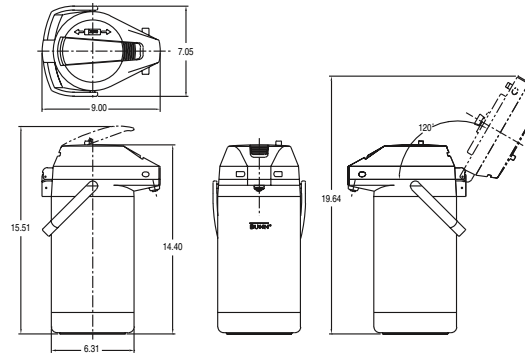

## Dimensions & Specifications

Model	Product #	Capacity	Quantity	Cu. Ft.	Shipping Weight
2.2 liter Push-Button Airpot	28696.0002	2.2 liters (74 oz.)	single unit	1.3	4.5 lbs.
2.2 liter Push-Button Airpot	28696.0000	2.2 liters (74 oz.)	6 units to a case	2.8	24 lbs.
2.2 liter Lever-Action Airpot	32700.0000	2.2 liters (74 oz.)	6 units to a case	2.8	24.8 lbs.
2.5 liter Push-Button Airpot	13041.0001	2.5 liters (84 oz.)	single unit	1.2	5 lbs.
2.5 liter Push-Button Airpot	13041.0101	2.5 liters (84 oz.)	6 units to a case	2.8	25 lbs.
2.5 liter Lever-Action Airpot*	32125.0000	2.5 liters (84 oz.)	single unit	1.2	5.3 lbs.
2.5 liter Lever-Action Airpot*	32125.0100	2.5 liters (84 oz.)	6 units to a case	2.8	32 lbs.
3.0 liter Lever-Action Airpot*	32130.0000	3.0 liters (102 oz.)	single unit	1.2	5.8 lbs.
3.0 liter Lever-Action Airpot*	32130.0100	3.0 liters (102 oz.)	6 units to a case	2.8	35 lbs.
3.8 liter Lever-Action Airpot*	36725.0000	3.8 liters (128 oz.)	single unit	.81	7 lbs.
3.8 liter Lever-Action Airpot*	36725.0100	3.8 liters (128 oz.)	6 units to a case	4.9	41 lbs.

\*Note: Stainless Steel Liner.

2.2 liter Push-Button Airpot

2.5 liter Lever-Action Airpot

2.5 liter Push-Button Airpot

3.0 liter Lever-Action Airpot

3.8 liter Lever-Action Airpot

BUNN Corporation - 1400 Stevenson Drive Springfield, Illinois 62703 • 800-637-8606 • 217-529-6601 • Fax 217-529-6644 • www.bunn.com