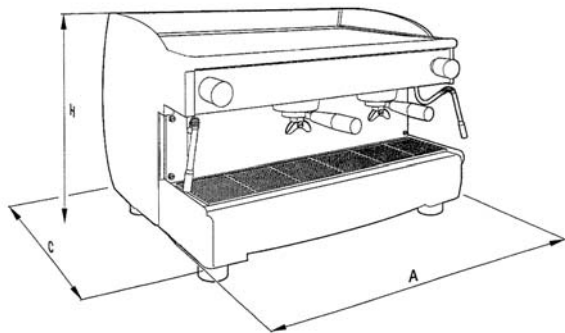

macchine per caffè

www.rancilio.com

Rancilio North America
8102 S. Lemont Road #1400
Woodridge, IL 60517
U.S.A.
tel (877)726-2454
fax (630)427-1713
info@rancilio-na.com

epoca

Groups	Boiler Size (liters)	Voltage/ Amps	Element (Watts)	Colors	Weight (lbs)	Width (A) in	Depth (C) in	Height (H) in
1	3.9	110/15	1600	Orange; Charcoal-Grey	75	15"	22"	19"
2	11	220/20	4000	Orange; Charcoal-Grey	121	31"	22"	19"