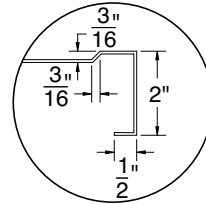

COUNTERTOP SINK SIZES

(To be used with Countertop Models above).
Standard 4" O.C., 3 Hole Punch For Faucet Included.

Single Bowl	Double Bowl	
TA-11ARE	TA-11A-2RE	16" x 20" x 8"
TA-11BRE	TA-11B-2RE	16" x 20" x 10"
* TA-11CRE	* TA-11C-2RE	20" x 20" x 8"
* TA-11DRE	* TA-11D-2RE	20" x 20" x 10"
** TA-11ERE	** TA-11E-2RE	24" x 24" x 10"
TA-11FRE	TA-11F-2RE	10" x 14" x 10"
* TA-11GRE	Not Available	28" x 20" x 10"
TA-11JRE	TA-11J-2RE	14" x 16" x 10"
TA-11LRE	Not Available	18" x 24" x 10"

DIMENSIONS and SPECIFICATIONS

ALL DIMENSIONS ARE TYPICAL TOL ± .500"

HOW TO ORDER

- FIRST:** Select a Countertop Size.
SECOND: Select a Countertop Style: FLAT TOP, 5" BACKSPLASH or 10" BACKSPLASH
THIRD: Decide which optional features make your Countertop complete:
 Integrally Welded Sinks • Duplex Outlets • Side Splashes • Cut-Outs

MIRROR HI-LITE FINISH SUPPLIED ON ALL COUNTERTOPS

Please Place a "Check Mark" (✓) in the Box for the Selected Countertop Edge

FLAT TOP VCTC Series

5" BACKSPLASH VCTF Series
(Shown with optional cut-out)

10" BACKSPLASH VKCT Series
(Shown with optional sink and duplex outlet)

For special sizes, consult factory.

COUNTERTOP EDGE*

BULLNOSE EDGE (TA-100RE)

SQUARE EDGE (TA-22RE)

1/8" Radius on all Top Front Edges

HAT CHANNEL CONSTRUCTION (HAT CHANNELS ARE 1" IN HEIGHT)

ANGLE MOUNTING BRACKETS PROVIDED FOR COUNTERTOP INSTALLATION