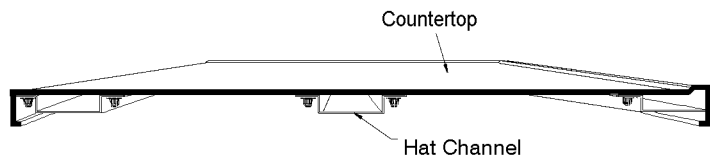

DIMENSIONS and SPECIFICATIONS

ALL DIMENSIONS ARE TYPICAL TOL ± .500"

HOW TO ORDER

- FIRST:** Select a Countertop Size.
SECOND: Select a Countertop Style: FLAT TOP, 5" BACKSPLASH or 10" BACKSPLASH
THIRD: Decide which optional features make your Countertop complete:
 Integrally Welded Sinks • Duplex Outlets • Side Splashes • Cut-Outs

MIRROR HI-LITE FINISH SUPPLIED ON ALL COUNTERTOPS

Please Place a "Check Mark" (✓) in the Box for the Selected Countertop Edge

FLAT TOP VCTC Series

5" BACKSPLASH VCTF Series
(Shown with optional cut-out)

10" BACKSPLASH VKCT Series
(Shown with optional sink and duplex outlet)

For special sizes, consult factory.

COUNTERTOP EDGE*

BULLNOSE EDGE (TA-100RE)

SQUARE EDGE (TA-22RE)

1/8" Radius on all Top Front Edges

HAT CHANNEL CONSTRUCTION (HAT CHANNELS ARE 1" IN HEIGHT)

ANGLE MOUNTING BRACKETS PROVIDED FOR COUNTERTOP INSTALLATION

* "L" Shape Countertop Configurations Are Not Available with a Countertop Edge. Countertop Edge Comes Standard.

200 Heartland Boulevard, Edgewood, NY 11717-8380

ADVANCE TABCO is constantly engaged in a program of improving our products. Therefore, we reserve the right to change specifications without prior notice.