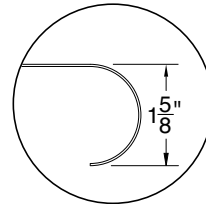

COUNTERTOP SINK SIZES

(To be used with Countertop Models above).
Standard 4" O.C., 3 Hole Punch For Faucet Included.

Single Bowl	Double Bowl	
TA-11ARE	TA-11A-2RE	16" x 20" x 8"
TA-11BRE	TA-11B-2RE	16" x 20" x 10"
* TA-11CRE	* TA-11C-2RE	20" x 20" x 8"
* TA-11DRE	* TA-11D-2RE	20" x 20" x 10"
** TA-11ERE	** TA-11E-2RE	24" x 24" x 10"
TA-11FRE	TA-11F-2RE	10" x 14" x 10"
* TA-11GRE	Not Available	28" x 20" x 10"
TA-11JRE	TA-11J-2RE	14" x 16" x 10"
TA-11LRE	Not Available	18" x 24" x 10"

DIMENSIONS and SPECIFICATIONS

ALL DIMENSIONS ARE TYPICAL TOL ± .500"

HOW TO ORDER

- FIRST:** Select a Countertop Size.
SECOND: Select a Countertop Style: FLAT TOP, 5" BACKSPLASH or 10" BACKSPLASH
THIRD: Decide which optional features make your Countertop complete:
 Integrally Welded Sinks • Duplex Outlets • Side Splashes • Cut-Outs

For special sizes, consult factory.

COUNTERTOP EDGE*

BULLNOSE EDGE (TA-100RE)

SQUARE EDGE (TA-22RE)

1/8" Radius on all Top Front Edges

HAT CHANNEL CONSTRUCTION (HAT CHANNELS ARE 1" IN HEIGHT)

ANGLE MOUNTING BRACKETS PROVIDED FOR COUNTERTOP INSTALLATION