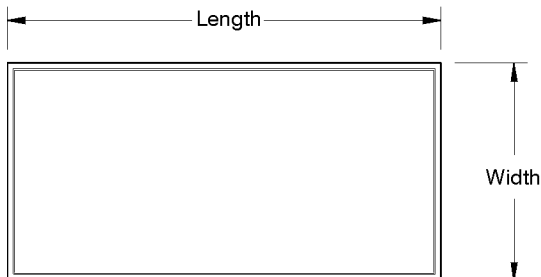

For special sizes, consult factory.

COUNTERTOP EDGE*

BULLNOSE EDGE (TA-100RE)

SQUARE EDGE (TA-22RE)

1/8" Radius on all Top Front Edges

HAT CHANNEL CONSTRUCTION (HAT CHANNELS ARE 1" IN HEIGHT)

ANGLE MOUNTING BRACKETS PROVIDED FOR COUNTERTOP INSTALLATION

* "L" Shape Countertop Configurations Are Not Available with a Countertop Edge. Countertop Edge Comes Standard.

200 Heartland Boulevard, Edgewood, NY 11717-8380

ADVANCE TABCO is constantly engaged in a program of improving our products. Therefore, we reserve the right to change specifications without prior notice.