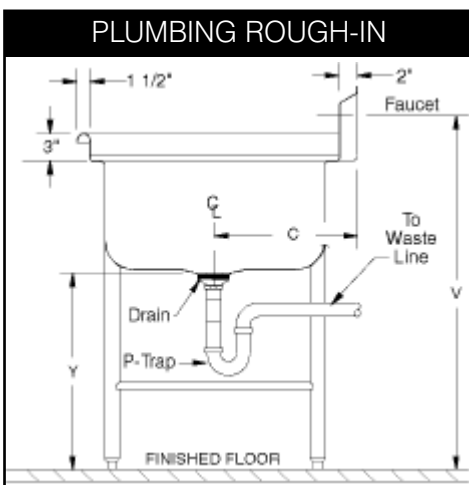

DIMENSIONS and SPECIFICATIONS

12" Water Level Accommodates Pot & Dish Applications

TOL Overall: ± .500"
Interior: ± .250"

ALL DIMENSIONS ARE TYPICAL

BOWL (SIZE)	Overall Length	# of Comp.	# of Drbds	Drbd. Size	Wt. (lbs.)	Recommended Use	MODEL #	A	B	C	D	V	W	X	Y	Z
16"x20"	25"	One	None	-	49	DISH SINKS	T9-1-24	20"	16"	13-5/8"	27"	38"	8"	12"	22"	42"
16"x20"	44"	Two	None	-	66	DISH SINKS	T9-2-36	20"	16"	13-5/8"	27"	38"	8"	12"	22"	42"
16"x20"	72"	Two	Two	18"	120	DISH SINKS	T9-2-36-18RL	20"	16"	13-5/8"	27"	38"	8"	12"	22"	42"
16"x20"	62"	Three	None	-	89	DISH SINKS	T9-3-54	20"	16"	13-5/8"	27"	38"	8"	12"	22"	42"
16"x20"	**77"	Three	One	18"	134	DISH SINKS	T9-3-54-18R or L	20"	16"	13-5/8"	27"	38"	8"	12"	22"	42"
16"x20"	91"	Three	Two	18"	168	DISH SINKS	T9-3-54-18RL	20"	16"	13-5/8"	27"	38"	8"	12"	22"	42"
16"x20"	103"	Three	Two	18"	190	DISH SINKS	T9-3-54-24RL	20"	16"	13-5/8"	27"	38"	8"	12"	22"	42"
16"x20"	*110"	Four	Two	18"	195	DISH SINKS	T9-4-72-18RL	20"	16"	13-5/8"	27"	38"	8"	12"	22"	42"
20"x20"	29"	One	None	-	61	DISH SINKS	T9-21-20	20"	16"	13-5/8"	27"	38"	8"	14"	20"	42"
20"x20"	81"	Two	Two	18"	132	DISH & POT SINKS	T9-22-40-18RL	20"	16"	13-5/8"	27"	38"	8"	14"	20"	42"
20"x20"	103"	Three	Two	18"	175	DISH & POT SINKS	T9-23-60-18RL	20"	16"	13-5/8"	27"	38"	8"	14"	20"	42"
20"x20"	*115"	Three	Two	24"	232	DISH & POT SINKS	T9-23-60-24RLH	20"	20"	13-5/8"	27"	38"	8"	14"	20"	42"
18"x24"	109"	Three	Two	24"	262	POT SINK	T9-63-54-24RL	24"	18"	15-5/8"	31"	38"	8"	12"	22"	42"
20"x28"	103"	Three	Two	18"	270	PAN SINK	T9-83-60-18RL	28"	20"	17-5/8"	35"	38"	8"	12"	22"	42"
24"x24"	*127"	Three	Two	24"	390	POT SINK	T9-43-72-24RL	24"	24"	15-5/8"	31"	38"	8"	12"	22"	42"

* Requires 2 Faucets

** Specify Drainboard Location

† 14" Deep Bowls

MECHANICAL:

- Supply is 1/2" IPS hot & cold.
- Faucet holes on 8" centers.
- Faucets are not included (**see accessories**).
- Waste drains are 1 1/2" IPS S/S basket type, located in center of sink bowl, and are included.