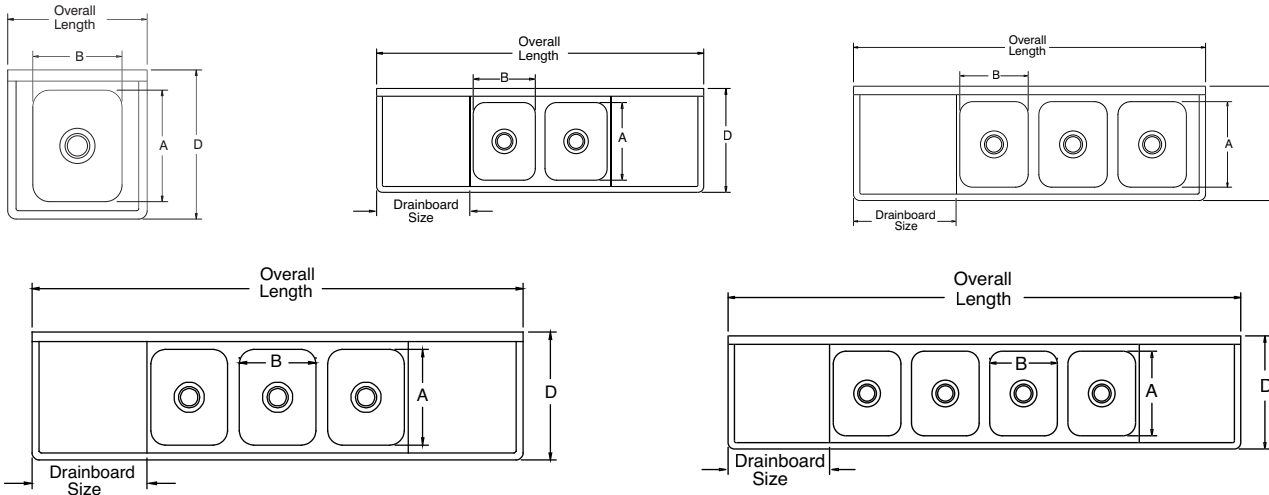

DIMENSIONS and SPECIFICATIONS

12" Water Level Accommodates Pot & Dish Applications

TOL Overall: ± .500"
Interior: ± .250"

ALL DIMENSIONS ARE TYPICAL

BOWL (SIZE)	Overall Length	# of Comp.	# of Drbds	Drbd. Size	Wt. (lbs.)	Recommended Use	MODEL #	A	B	C	D	V	W	X	Y	Z
16"x20"	25"	One	None	-	49	DISH SINKS	T9-1-24	20"	16"	13-5/8"	27"	38"	8"	12"	22"	42"
16"x20"	44"	Two	None	-	66	DISH SINKS	T9-2-36	20"	16"	13-5/8"	27"	38"	8"	12"	22"	42"
16"x20"	72"	Two	Two	18"	120	DISH SINKS	T9-2-36-18RL	20"	16"	13-5/8"	27"	38"	8"	12"	22"	42"
16"x20"	62"	Three	None	-	89	DISH SINKS	T9-3-54	20"	16"	13-5/8"	27"	38"	8"	12"	22"	42"
16"x20"	**77"	Three	One	18"	134	DISH SINKS	T9-3-54-18R or L	20"	16"	13-5/8"	27"	38"	8"	12"	22"	42"
16"x20"	91"	Three	Two	18"	168	DISH SINKS	T9-3-54-18RL	20"	16"	13-5/8"	27"	38"	8"	12"	22"	42"
16"x20"	103"	Three	Two	18"	190	DISH SINKS	T9-3-54-24RL	20"	16"	13-5/8"	27"	38"	8"	12"	22"	42"
16"x20"	*110"	Four	Two	18"	195	DISH SINKS	T9-4-72-18RL	20"	16"	13-5/8"	27"	38"	8"	12"	22"	42"
20"x20"	29"	One	None	-	61	DISH SINKS	T9-21-20	20"	16"	13-5/8"	27"	38"	8"	14"	20"	42"
20"x20"	81"	Two	Two	18"	132	DISH & POT SINKS	T9-22-40-18RL	20"	16"	13-5/8"	27"	38"	8"	14"	20"	42"
20"x20"	103"	Three	Two	18"	175	DISH & POT SINKS	T9-23-60-18RL	20"	16"	13-5/8"	27"	38"	8"	14"	20"	42"
20"x20"	*115"	Three	Two	24"	232	DISH & POT SINKS	T9-23-60-24RLH	20"	20"	13-5/8"	27"	38"	8"	14"	20"	42"
18"x24"	109"	Three	Two	24"	262	POT SINK	T9-63-54-24RL	24"	18"	15-5/8"	31"	38"	8"	12"	22"	42"
20"x28"	103"	Three	Two	18"	270	PAN SINK	T9-83-60-18RL	28"	20"	17-5/8"	35"	38"	8"	12"	22"	42"
24"x24"	*127"	Three	Two	24"	390	POT SINK	T9-43-72-24RL	24"	24"	15-5/8"	31"	38"	8"	12"	22"	42"