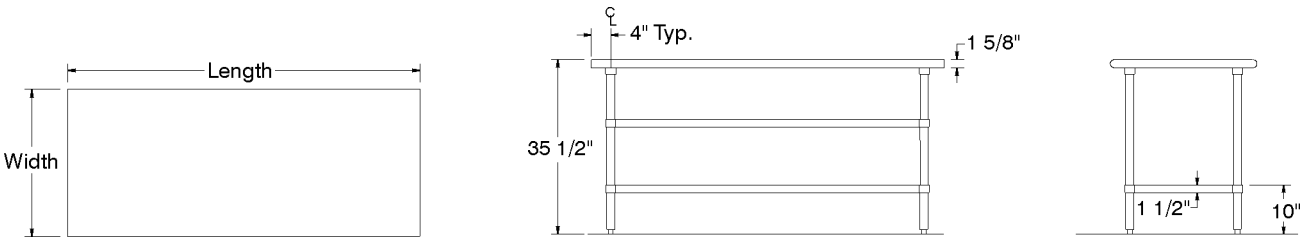

ALL DIMENSIONS ARE TYPICAL

SLAG & ELAG SERIES - Flat Top

SLAG & ELAG "M" SERIES - Flat Top with Two Adjustable Undershelves

SFLAG SERIES & FLAG SERIES - 1 1/2" Backsplash

KLAG SERIES - 5" Backsplash