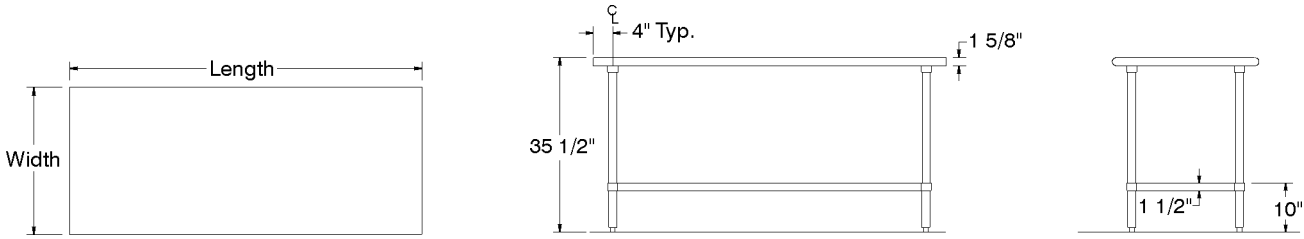

ALL DIMENSIONS ARE TYPICAL

SLAG & ELAG SERIES - Flat Top

SLAG & ELAG "M" SERIES - Flat Top with Two Adjustable Undershelves

SFLAG SERIES & FLAG SERIES - 1 1/2" Backsplash

KLAG SERIES - 5" Backsplash