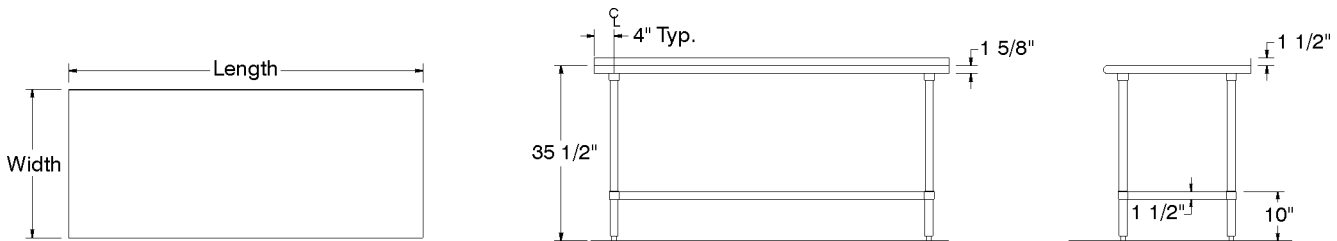

ALL DIMENSIONS ARE TYPICAL

SLAG & ELAG SERIES - Flat Top

SLAG & ELAG "M" SERIES - Flat Top with Two Adjustable Undershelves

SFLAG SERIES & FLAG SERIES - 1 1/2" Backsplash

KLAG SERIES - 5" Backsplash