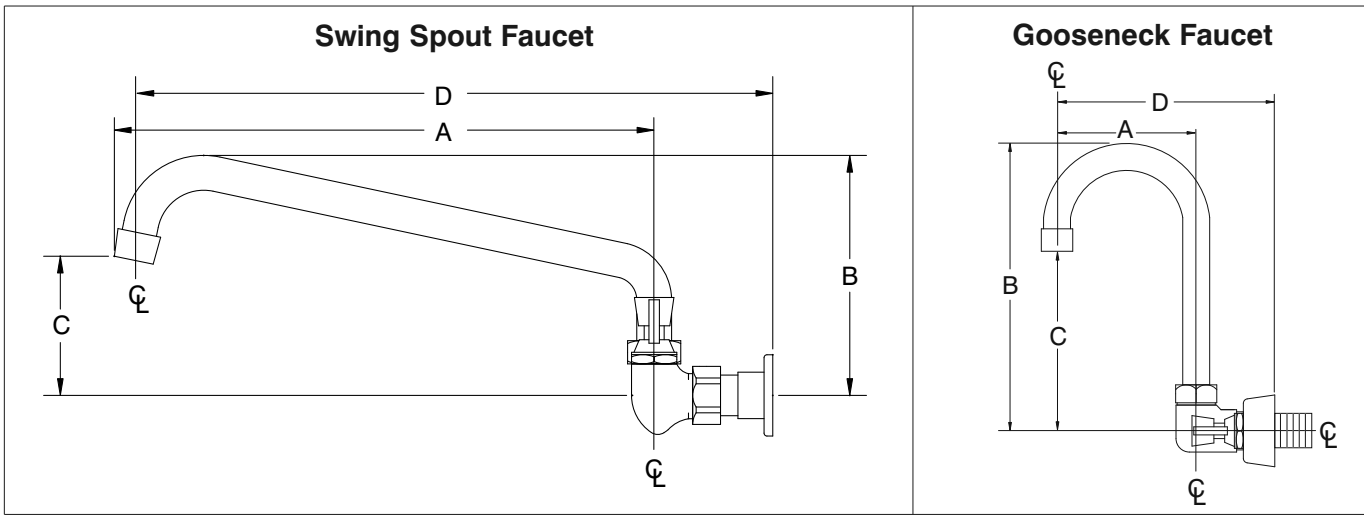

SPLASH MOUNTED FAUCETS

<p>12" Swing Spout</p>  <p>K-1</p>	<p>14" Swing Spout</p>  <p>K-11</p>	<p>3-1/2" Gooseneck</p>  <p>K-59</p>	<p>HEAVY DUTY Gooseneck</p>  <p>K-69</p>
<p>8" Swing Spout</p>  <p>K-101</p>	<p>HEAVY DUTY 14" Swing Spout</p>  <p>K-105</p>	<p>HEAVY DUTY 14" Swing Spout (T&S)</p>  <p>K-111</p>	<p>HEAVY DUTY 12" Swing Spout (T&S)</p>  <p>K-112</p>
<p>HEAVY DUTY Pre-Rinse Faucet (T&S)</p>  <p>K-116</p> <div data-bbox="134 919 324 1018" style="border: 1px solid black; padding: 2px;"> <p>K-114 Replacement Spray Head & Handle</p>  </div>	<p>12" Swing Spout Add-A-Faucet</p>  <p>K-117</p>	<p>16" Swing Spout</p>  <p>K-119</p>	<p>Splash Mount Swivel Gooseneck</p>  <p>K-121</p>
<p>6" Extended Spout</p>  <p>K-123</p>	<p>Eye Wash Attachment</p>  <p>K-170</p>	<p>AC/DC powered Hands-Free Gooseneck AC & Battery Operated!</p>  <p>K-175</p>	<p>HEAVY DUTY Extra Long Faucet</p>  <p>K-211</p>
<p>Service Faucet</p>  <p>K-240</p>	<p>Wrist handle Gooseneck</p>  <p>K-316</p> <p>Wrist Handles Only</p>  <p>K-316-LU</p>	<p>Hands-Free Wand</p>  <p>K-400</p>	<p>HEAVY DUTY Pre-Rinse Faucet</p>  <p>DTA-53</p> <div data-bbox="1193 1459 1388 1554" style="border: 1px solid black; padding: 2px;"> <p>K-114 Replacement Spray Head & Handle</p>  </div>
<p>Repair Kit For K-1, K-11, K-101, K-112, K-119 & K-211</p>  <p>K-00</p> <p>Repair Kit can only be used on faucets purchased after 12/03</p>	<p>Faucet Wall Mounting Bracket</p>  <p>K-30</p>	<p>Faucet Mounting Kit K-1, K-11, K-101, K-105, K-112, K-119 & K-211</p>  <p>K-06</p>	

DIMENSIONS and SPECIFICATIONS

TOL ± .125"

ALL DIMENSIONS ARE TYPICAL

SPLASH MOUNTED FAUCETS

**ALL FAUCET AERATORS
CONFORM TO
ASTM.A112.18.1M
2.0 GPM/7.56 LPM
THREAD: 55/64 - 27 FEMALE**

**K-240 SERVICE FAUCET
9.6 GPM/36.3 LPM
3/4" HOSE END SPOUT**