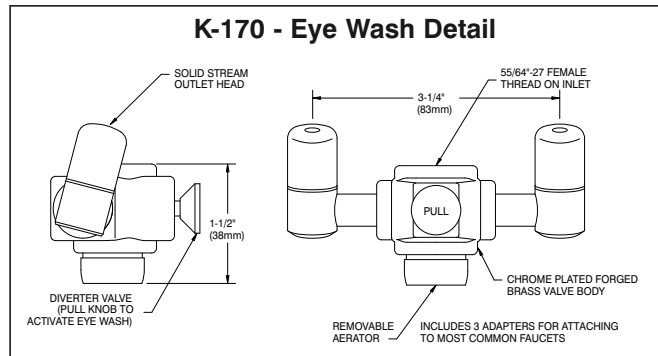

DIMENSIONS and SPECIFICATIONS

TOL ± .125"

ALL DIMENSIONS ARE TYPICAL

SPLASH MOUNTED FAUCETS

**ALL FAUCET AERATORS
CONFORM TO
ASTM.A112.18.1M
2.0 GPM/7.56 LPM
THREAD: 55/64 - 27 FEMALE**

**K-240 SERVICE FAUCET
9.6 GPM/36.3 LPM
3/4" HOSE END SPOUT**

MODEL #	Description	A LENGTH	B HEIGHT	C	D	On Center Dimensions
K-00	Repair Kit For K-1, K-11, K-101, K-119 & 211	N/A	N/A	N/A	N/A	N/A
K-06	Faucet Mt. Kit for K-1, K-11, K-101, K-119 & K-211	N/A	N/A	N/A	N/A	N/A
K-1	12" Swing Spout Faucet	12"	5"	2 1/2"	14"	8" O.C.
K-11	14" Swing Spout Faucet	14"	5 1/2"	3"	16"	8" O.C.
K-59	3 1/2" Gooseneck Faucet	3 1/2"	8"	5"	6"	4" O.C.
K-69	Heavy Duty Gooseneck Faucet	4 3/8"	10 1/4"	6 3/4"	7"	4" O.C.
K-101	8" Swing Spout Faucet	8"	4 1/4"	2 1/4"	10"	8" O.C.
K-105	Heavy Duty 14" Swing Spout Faucet	14"	5"	3"	16"	8" O.C.
K-111	Heavy Duty 14" Swing Spout (T&S) Faucet	14"	8 1/4"	5 1/2"	16 1/2"	8" O.C.
K-112	Heavy Duty 12" Swing Spout Faucet	12"	5"	3"	14"	8" O.C.
K-116	Heavy Duty Pre-Rinse (T&S) Faucet	15"	34"	5"	34"	8" O.C.
K-117	Add-A-Faucet with 12" Spout Faucet	12"	N/A	N/A	N/A	N/A
K-119	16" Swing Spout Faucet	18"	16"	4"	18 1/2"	8" O.C.
K-121	Splash Mount Swivel Gooseneck Faucet	3 1/2"	11 7/8"	9 1/4"	5 3/4"	Single Hole
K-123	6" Extended Spout Faucet	6"	5"	2 1/2"	8"	4" O.C.
K-170	Eye Wash Attachment (See Above Detail)	N/A	N/A	N/A	N/A	N/A
K-175	Hands Free AC/DC Operated Faucet 6' Cord. INPUT: 100-240VAC 47-6Hz. < 1 Amp Draw. UL LISTED	4 1/2"	7"	3 3/4"	5 1/2"	Single Hole
K-211	Heavy Duty Extra Long Spout Faucet	18"	7 3/4"	5"	21"	8" O.C.
K-240	Service Faucet	6 1/2"	2 1/2"	1 3/8"	9"	8" O.C.
K-316	Wrist Handle Gooseneck Faucet	3 1/2"	8"	5"	6"	4" O.C.
K-400	Hands Free Wand	N/A	N/A	N/A	N/A	N/A
DTA-53	Heavy Duty Pre-Rinse Faucet	15"	34"	5"	34"	8" O.C.