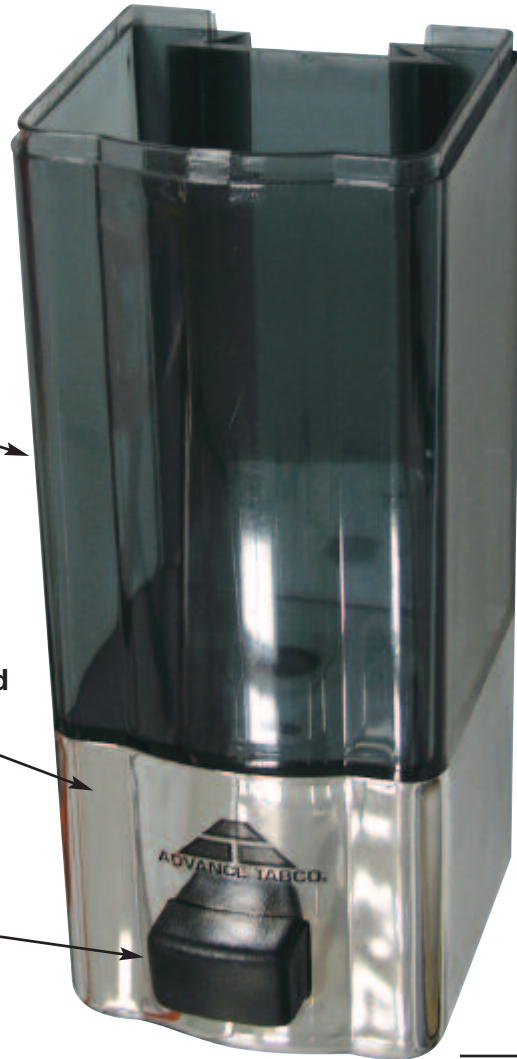

ACCESSORIES - EXPLODED VIEW

Model: 7-PS-12

Dispenser holds 600 ML (20 ounces) of liquid soap.

Chrome Plated Plastic Cover

3 1/2" Width

Adhesive Strip

Smoked Plastic Liquid Soap Reservoir

8 1/2" Height Including Cover

Plastic Mounting Bracket

Chrome Plated Plastic Body

Push Button Soap Dispensing Activator

3" Depth